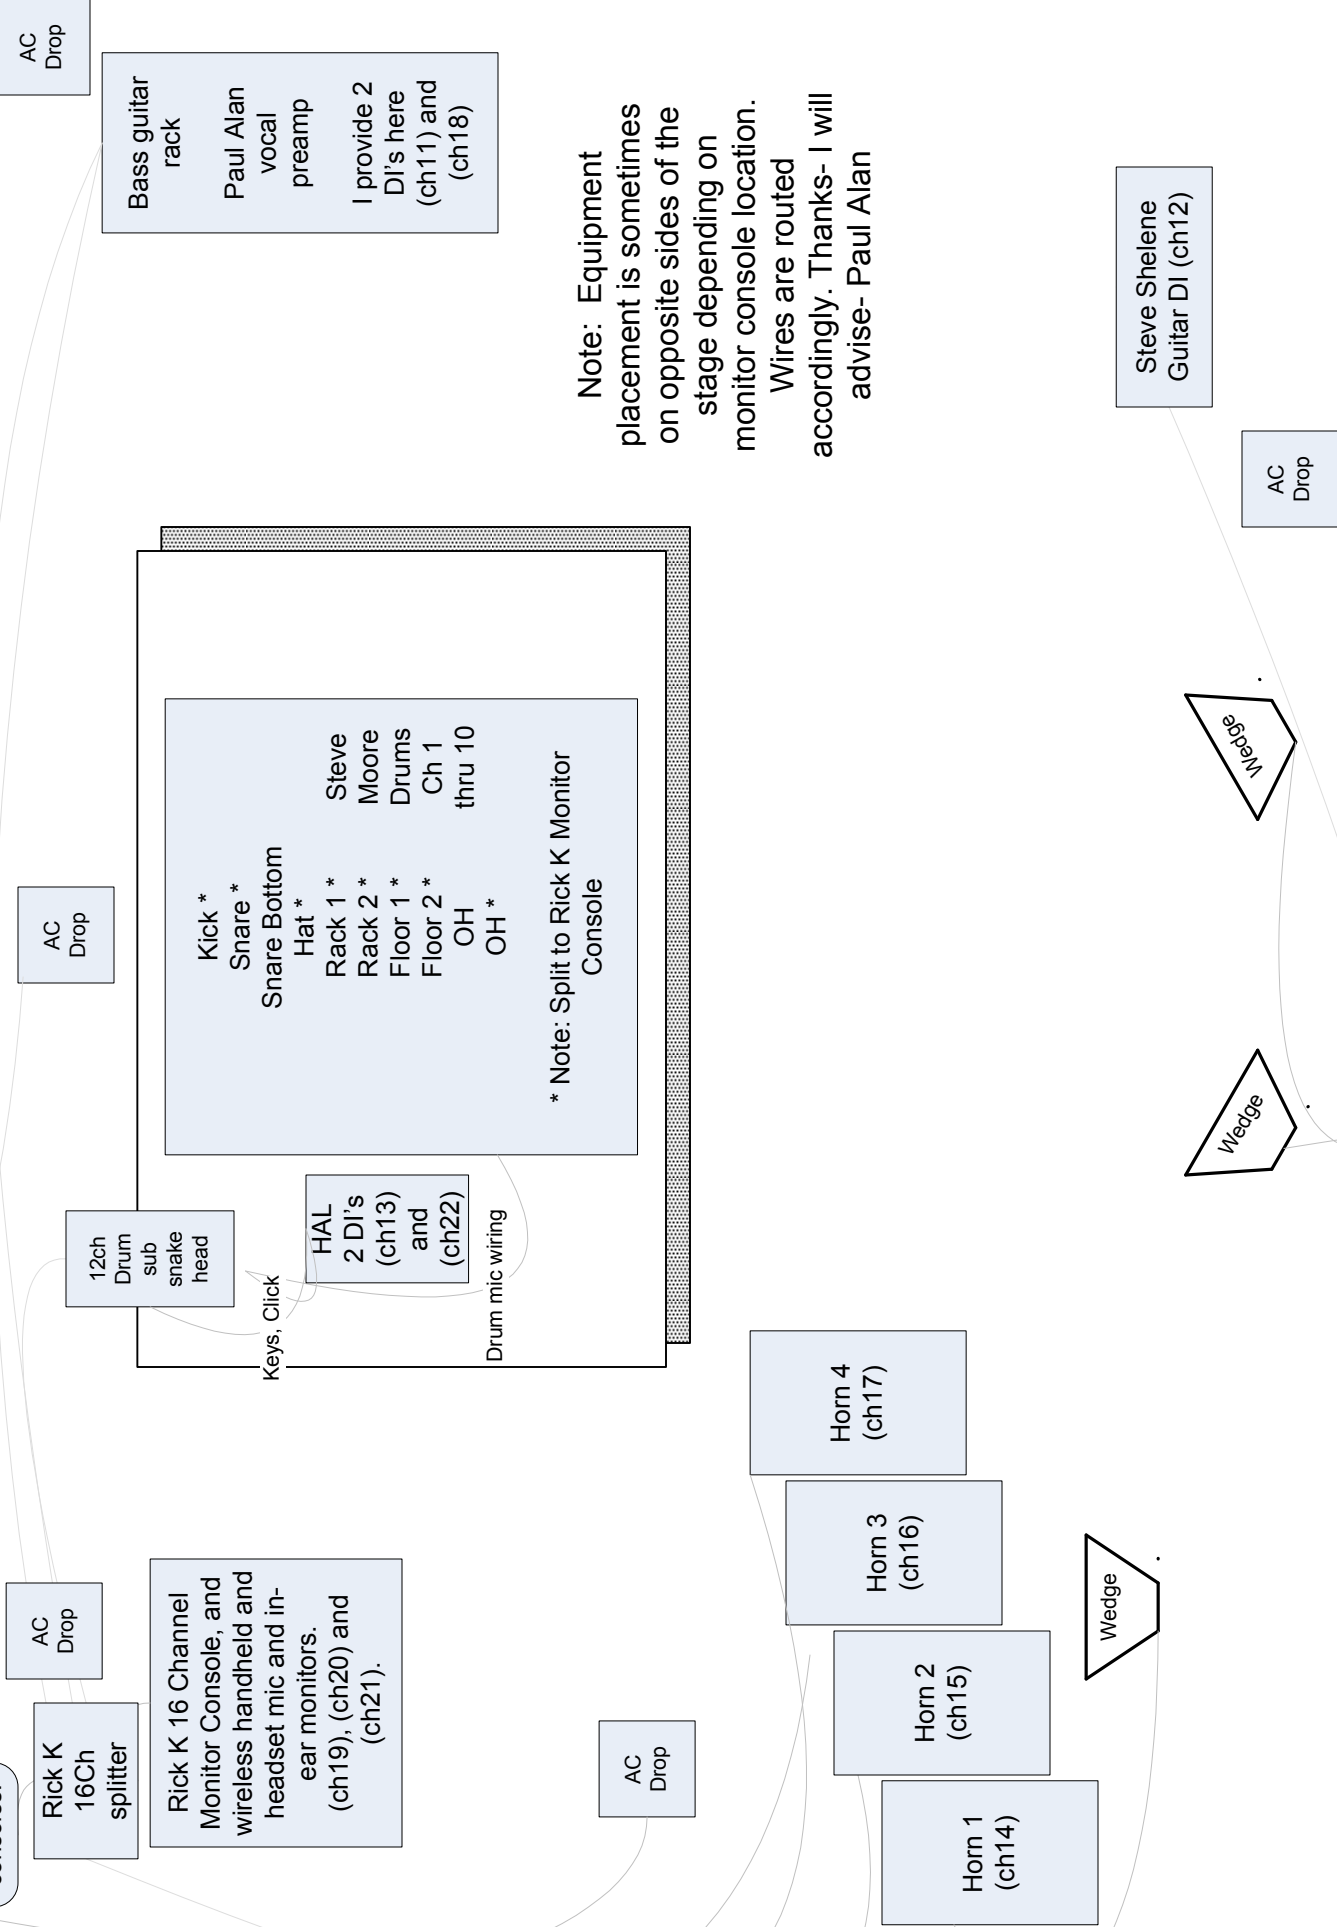

Rick K And The Allnighters – Stage Plot Diagram (Vegas Flash Show with Horns)

Patch To
Sound
Company
Monitor
and FOH
consoles.

Note: Equipment placement is sometimes on opposite sides of the stage depending on monitor console location. Wires are routed accordingly. Thanks- I will advise- Paul Alan